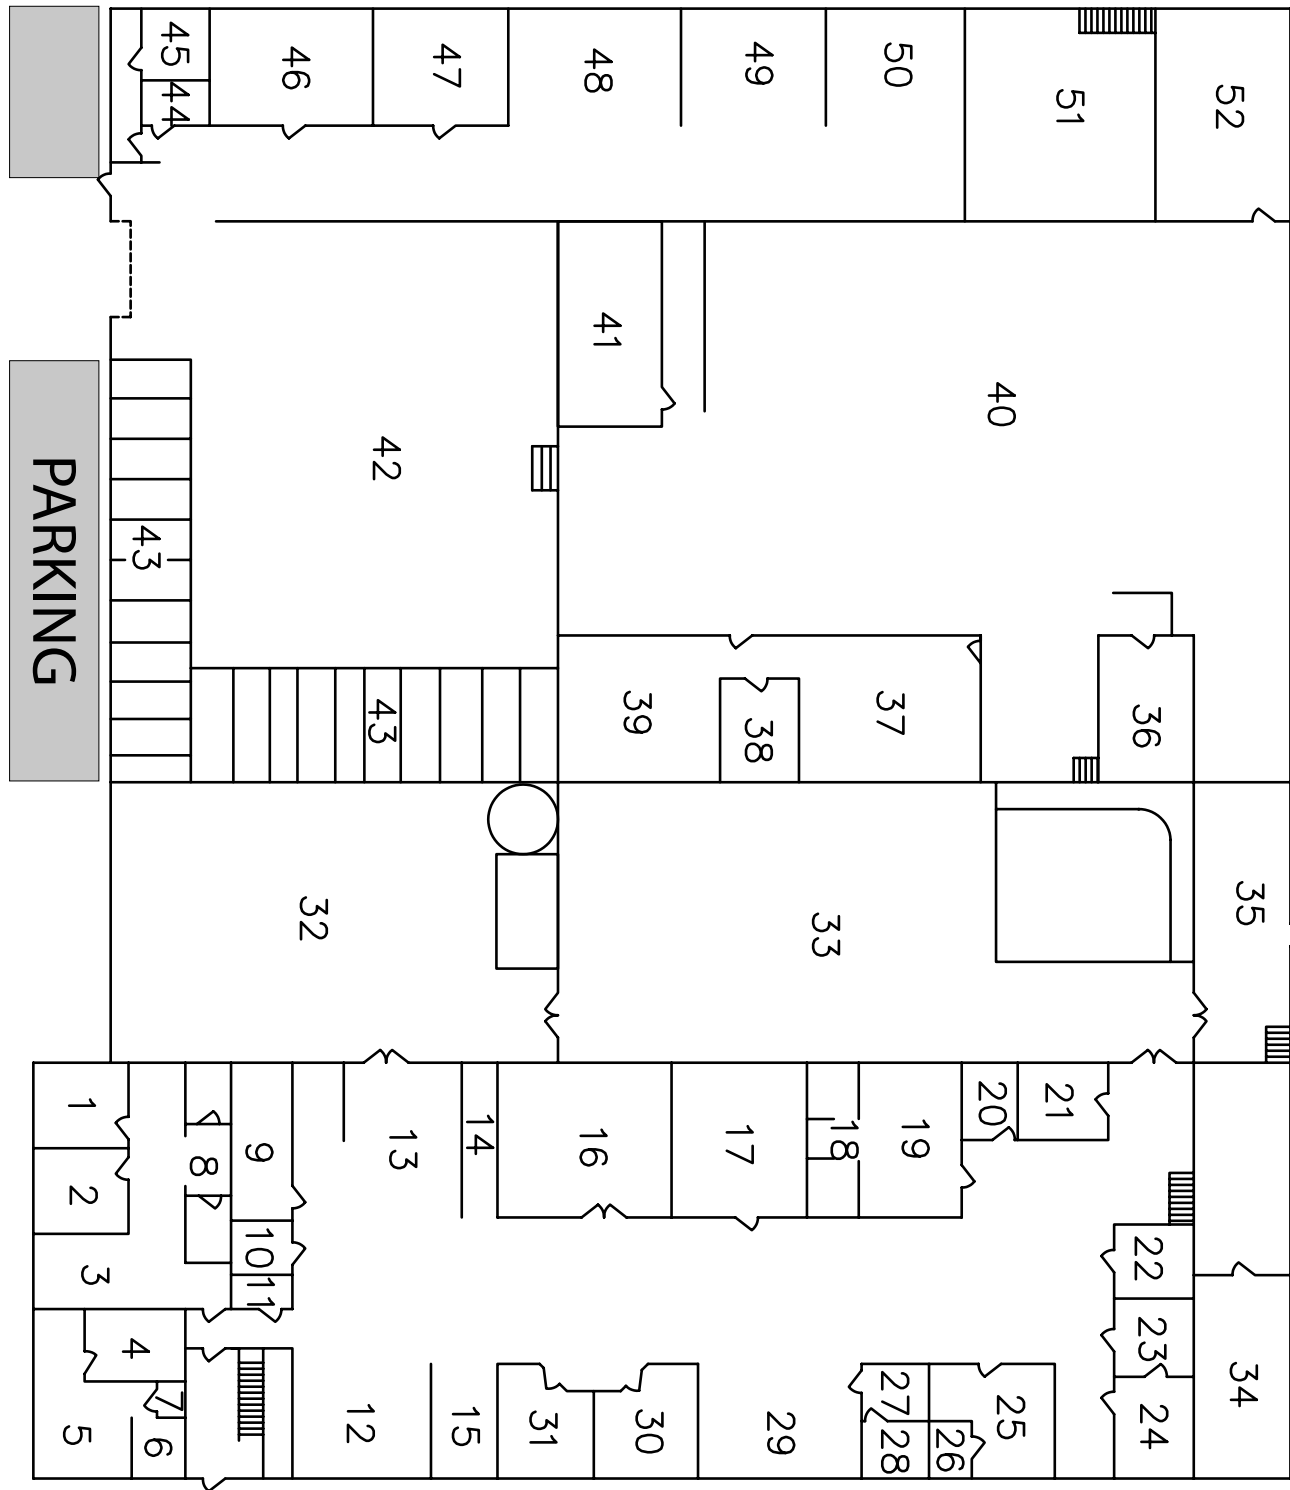

REAR STAGE ENTRANCE

TRUCK PARKING

PARKING

PARKING

11TH ST

PARKING

FIRST

KEY:

1. Central Electric Lighting
2. Production Office
3. Lobby
4. Production Office
5. Conference Room
6. Production Office / Storage room
7. Wash Room
8. Restrooms w/deep sink
9. Kitchen
10. Handicap Access Bathroom
11. Storage Room
12. Lounge Area
13. Violator Café Set / Lunch Area
14. Alley Set
15. One Off Designs
16. Conference Room
17. Art Department
18. Wardrobe Changing Room
19. Wardrobe Fitting & Storage
20. Camera Film Darkroom
21. Camera Storage
22. Jail Cell Set
23. Hair
24. Make-up
25. Equipment Storage
26. Prechtel Photo Storage
27. Edit Suite A
28. Edit Suite B

29. Open work space
30. Production Office
31. Production Office
32. Truck Parking
33. Sound Stage w/ Cyc.
34. Production Office
35. Back Dock
36. Bathroom w/ Shower and Hair wash and style station
37. Construction Office
38. Tool Room
39. Prop Manufacturing
40. Wood Shop / Scene shop
41. Paint Storage and clean up
42. Staging and Storage
43. Scene Dock
44. Bathroom
45. Flammable Storage Vault
46. Equipment Lock-up
47. Central Electric Neon Shop
48. Storage
49. Storage
50. Storage
51. Doors and Window Scene dock
52. Foam carving and Fab.